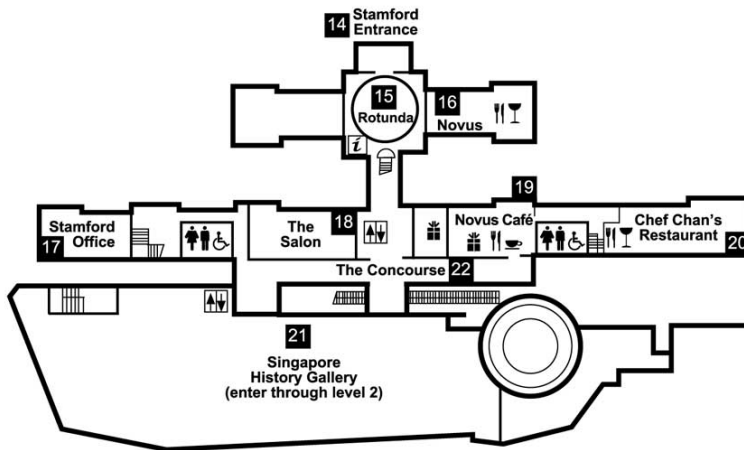

# 3

- 01** Canning Office
- 02** The Lab
- 03** The Atelier
- 04** Canning Entrance
- Passenger Elevator
- Toilet / Nursing Room

# 2

- 05** The Balcony
- 06** Singapore Living Gallery- Food
- 07** Singapore Living Gallery- Photography
- 08** Singapore Living Gallery- Fashion
- 09** Singapore Living Gallery- Film
- 10** Seminar Rooms
- 11** Singapore History Gallery
- 12** Canning Entrance - Bus Drop off / Pick up point
- 13** Glass Atrium
- Passenger Elevator
- Toilet
- Ticketing / Visitor Services
- Public Phone
- Locker

# 1

- 14** Stamford Entrance
- 15** Rotunda
- 16** Novus Restaurant & Bar
- 17** Stamford Office
- 18** The Salon
- 19** Novus Café
- 20** Chef Chan's Restaurant
- 21** Singapore History Gallery (enter through level 2)
- 22** The Concourse
- Passenger Elevator
- Toilet
- Ticketing / Visitor Services
- Restaurant & Bar
- Café
- Museum Gift shop

# B

- 23** Exhibition Gallery 1
- 24** Exhibition Gallery 2
- 25** The Canyon
- 26** Gallery Theatre
- Passenger Elevator
- Toilet / Nursing Room