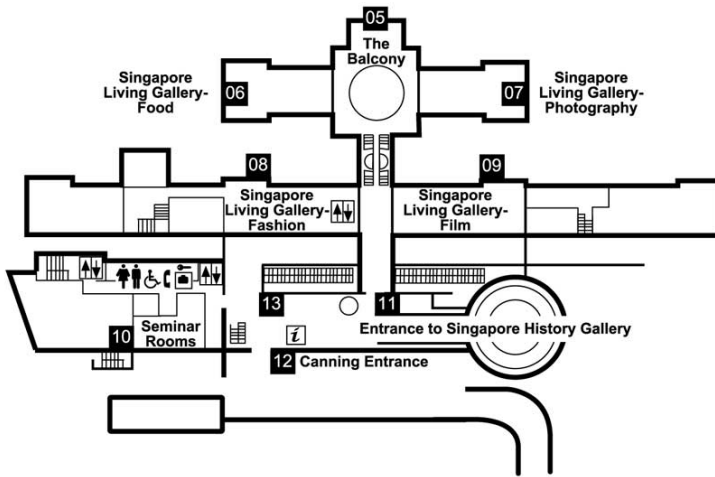

# 3

- 01** Canning Office
- 02** The Lab
- 03** The Atelier
- 04** Canning Entrance
- Passenger Elevator
- Toilet / Nursing Room

# 2

- 05** The Balcony
- 06** Singapore Living Gallery- Food
- 07** Singapore Living Gallery- Photography
- 08** Singapore Living Gallery- Fashion
- 09** Singapore Living Gallery- Film
- 10** Seminar Rooms
- 11** Singapore History Gallery
- 12** Canning Entrance - Bus Drop off / Pick up point
- 13** Glass Atrium
- Passenger Elevator
- Toilet
- Ticketing / Visitor Services
- Public Phone
- Locker

# 1

- 14** Stamford Entrance
- 15** Rotunda
- 16** Novus Restaurant & Bar
- 17** Stamford Office
- 18** The Salon
- 19** Novus Café
- 20** Chef Chan's Restaurant
- 21** Singapore History Gallery (enter through level 2)
- 22** The Concourse
- Passenger Elevator
- Toilet
- Ticketing / Visitor Services
- Restaurant & Bar
- Café
- Museum Gift shop

# B

- 23** Exhibition Gallery 1
- 24** Exhibition Gallery 2
- 25** The Canyon
- 26** Gallery Theatre
- Passenger Elevator
- Toilet / Nursing Room